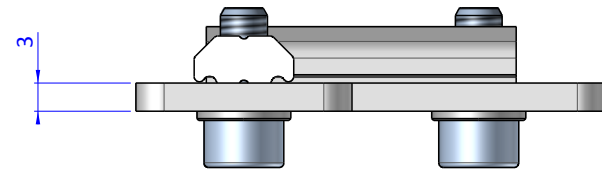

THE PROPERTY OF THE DRAWING IS ESTABLISHED BY LAW. IT IS FORBIDDEN TO PRODUCE OR SHOW IT TO THIRD PART. WITHOUT A WRITTEN AGREEMENT.

Item	Name	Q. ty
5	CA.GWP.5U	1
1	CA.GWP.5.25	1
2	R.5	3
3	V.TCE5x12	3
4	VBL.50.50	1

Format A3

UNI 936-76

FP SERVICES AUTOMATION		DESIGNED FROM FPSERVICES	REVIEW A
GENERAL TOLERANCE UNI - ISO 2768 CLASSE f	DESCRIPTION CA.VBL.50.50	DATE 30/04/2016	WEIGHT 0,071kg
		CODE CA.VBL.50.50	