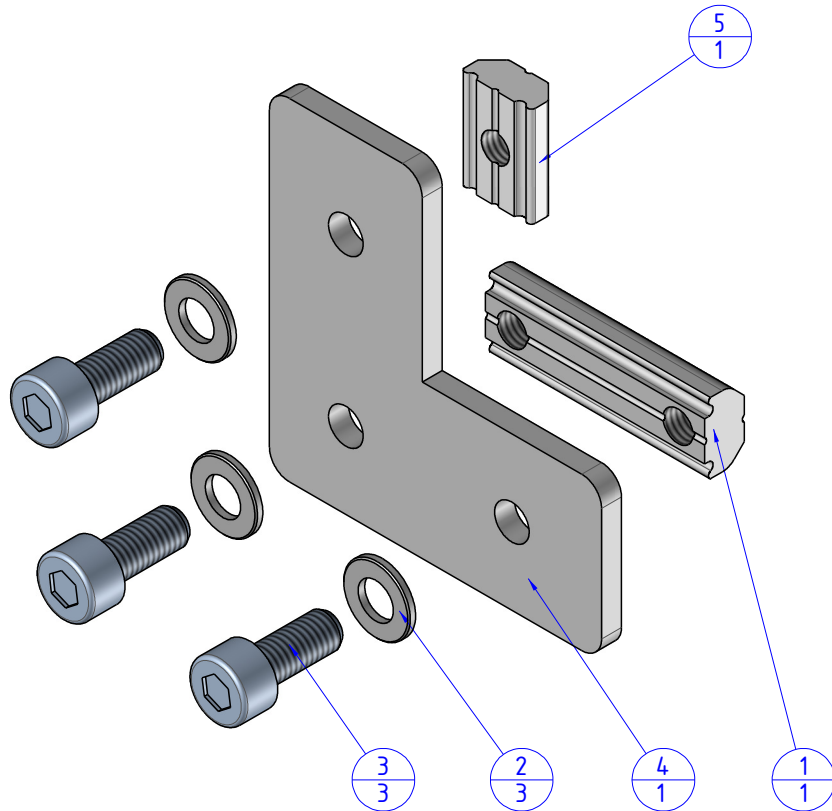

THE PROPERTY OF THE DRAWING IS ESTABLISHED BY LAW. IT IS FORBIDDEN TO PRODUCE OR SHOW IT TO THIRD PART. WITHOUT A WRITTEN AGREEMENT.

Item	Name	Q. ty
5	CA.GWP.5U	1
1	CA.GWP.5.25	1
2	R.5	3
3	V.TCE5x12	3
4	VBL.50.50	1

Format A3

UNI 936-76

FP SERVICES AUTOMATION		DESIGNED FROM FPSERVICES	REVIEW A
GENERAL TOLERANCE UNI - ISO 2768 CLASSE f	DESCRIPTION CA.VBL.50.50	DATE 30/04/2016	WEIGHT 0,071kg
		CODE CA.VBL.50.50	