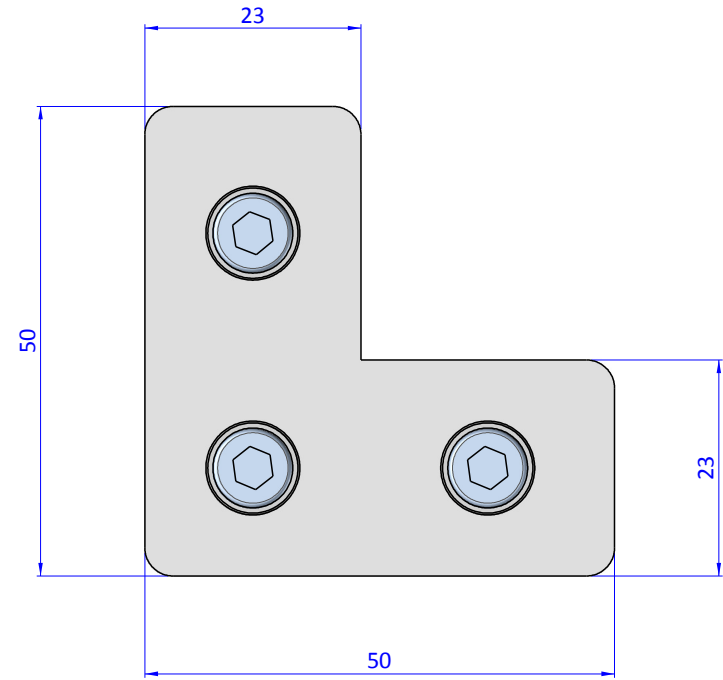

THE PROPERTY OF THE DRAWING IS ESTABLISHED BY LAW. IT IS FORBIDDEN TO PRODUCE OR SHOW IT TO THIRD PART. WITHOUT A WRITTEN AGREEMENT.

Item	Name	Q. ty
5	CA.GWP.5U	1
1	CA.GWP.5.25	1
2	R.5	3
3	V.TCE5x12	3
4	VBL.50.50	1

Format A3

UNI 936-76

FP SERVICES AUTOMATION		DESIGNED FROM FPSERVICES	REVIEW A
GENERAL TOLERANCE UNI - ISO 2768 CLASSE f	DESCRIPTION CA.VBL.50.50	DATE 30/04/2016	WEIGHT 0,071kg
		CODE CA.VBL.50.50	